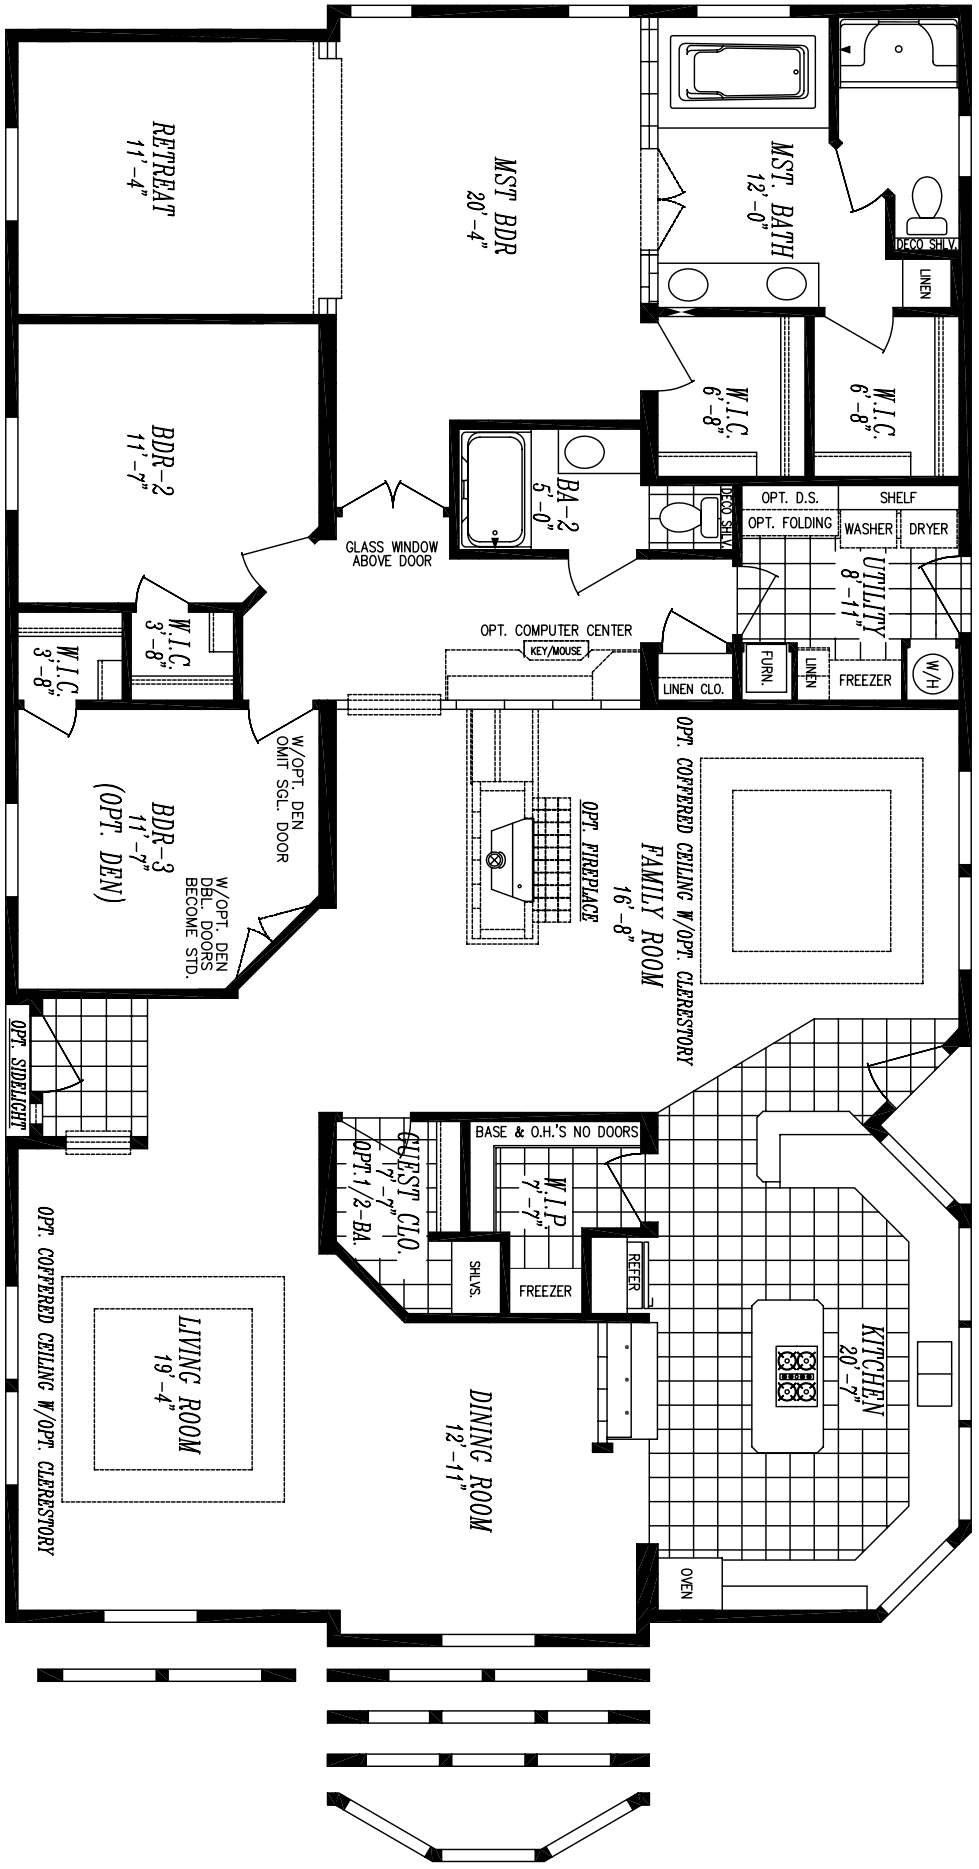

PACIFICA 6840-8238
 40'-0" x 67'-0" / 68'-0" / 66'-0"
 APPROX. 2654 SQ. FT.

OPT. S ORGANIC/CLERESTORY
 N/A W/GAS FURN. OR W.H.
 OPT. CLERESTORY WINDOWS
 OPT. ORGANIC WINDOWS

OPT. BOX BAY DORMER WINDOWS

OPT. ORGANIC WINDOWS
 OPT. CLERESTORY WINDOWS

OPT. BOX BAY DORMER WINDOWS