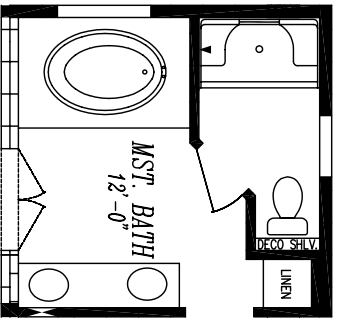

PACIFICA 6840-8238
 40'-0" x 67'-0" / 68'-0" / 66'-0"
 APPROX. 2654 SQ. FT.

OPT. S ORGANIC/CLERESTORY
 N/A W/GAS FURN. OR W.H.
 OPT. CLERESTORY WINDOWS
 OPT. ORGANIC WINDOWS

OPT. BOX BAY DORMER WINDOWS

OPT. ORGANIC WINDOWS
 OPT. CLERESTORY WINDOWS

OPT. BOX BAY DORMER WINDOWS