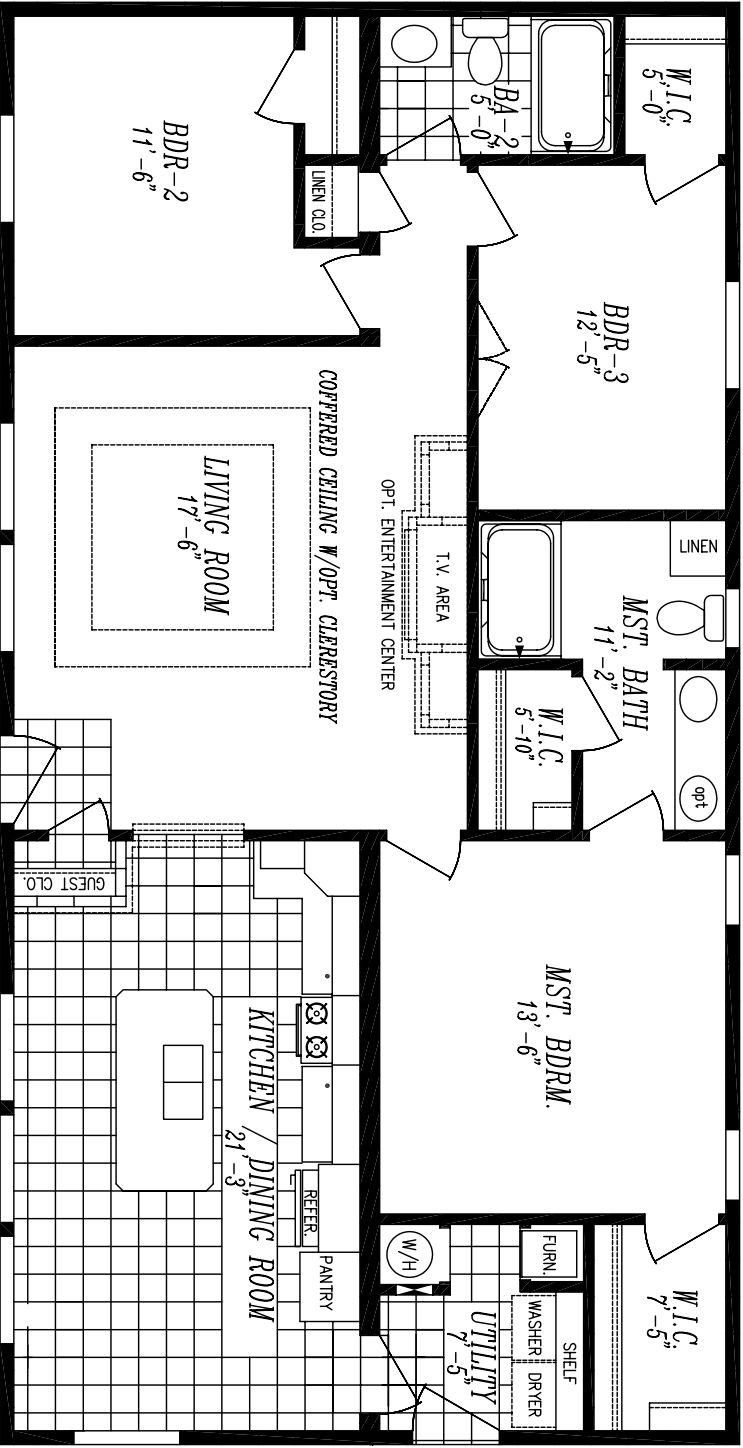

DLX. MST. BATH  
11'-2"

MST. BDRM.  
13'-6"

W.I.C.  
7'-5"

UTILITY  
7'-5"

LIVING ROOM  
17'-6"

KITCHEN / DINING ROOM  
21'-3"

MST. BATH  
11'-2"

BDR-3  
12'-5"

BDR-2  
11'-6"

OPT. ORGANIC WINDOWS

OPT. RECESSED ENTRY

OPT. DLX. EXTERIOR BOX BAY W/WINDOWS

OPT. CLERESTORY WINDOWS  
(N/A WITH REC. ENTRY)

OPT. ORGANIC WINDOWS  
(N/A WITH REC. ENTRY)

OPT. FAMILY ROOM W/PORCH  
(ADDS 12'-0" TO HOME)  
26'-8" x 64'-0"  
1627 SQ. FT. (W/O PORCH)

FAMILY ROOM  
11'-6"

12'-0" PORCH

OPT. DLX. EXT. BOX BAY W/WINDOWS

PACIFICA - 5228-8241  
26'-8" x 52'-0"  
1387 SQ. FT.