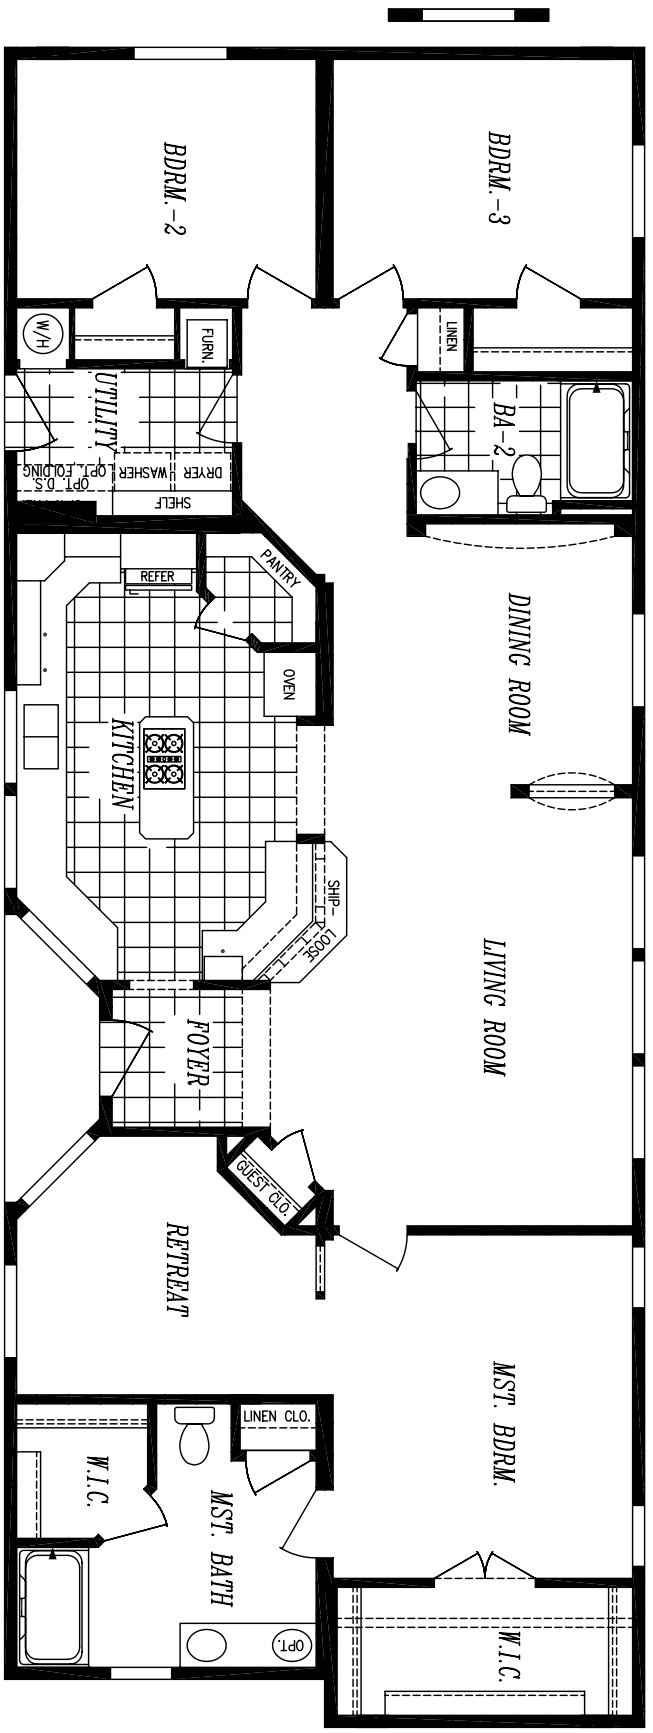

OPT. SLIDING GLASS DOOR

OPT. GUESTROOM WINDOWS

OPT. ORGANIC WINDOWS

OPT. ORGANIC WINDOWS

OPT. SIDELIGHT

OPT. BOX BAY W/DOOR EXTERIOR

OPT. BOX BAY W/DOOR EXTERIOR

PACIFICA 6828-8242  
 26'-8" x 70'-0" / 68'-0"  
 1,804 SQ. FT.

*UTILITY/BATH-2 FLIP*

-  OPT. ORGANIC WINDOWS.
-  OPT. ORGANIC WINDOWS.
-  OPT. CLERESTORY WINDOWS.
-  OPT. SLIDING GLASS DOOR

 OPT. SIDELIGHT

 OPT. BOX BAY W/DLK. EXTERIOR

PACIFICA 6828-8242  
 26'-8" x 70'-0" / 68'-0"  
 1,804 SQ. FT.

OPT. DEN IPO RETREAT

PACIFICA 6828-8242  
26'-8" x 70'-0" / 68'-0"  
1,804 SQ. FT.

PACIFICA 6828-8242  
 26'-8" x 70'-0" / 68'-0"  
 2,071 SQ. FT. (W/POD)