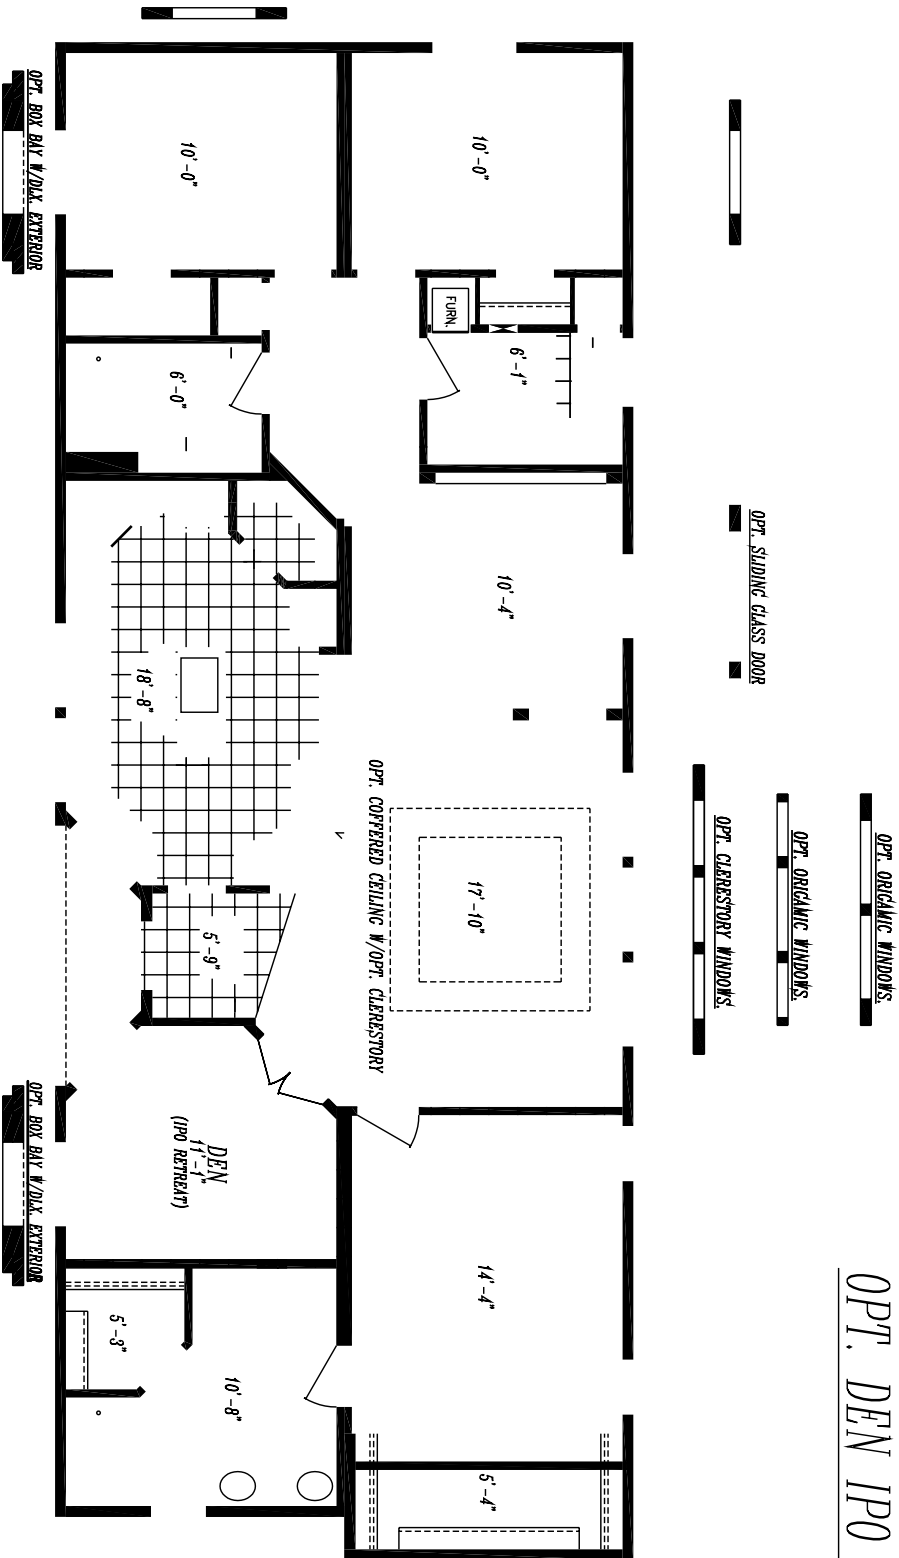

OPT. SLIDING GLASS DOOR

OPT. GUESTROOM WINDOWS

OPT. ORGANIC WINDOWS

OPT. ORGANIC WINDOWS

OPT. SIDELIGHT

OPT. BOX BAY W/DOOR EXTERIOR

OPT. BOX BAY W/DOOR EXTERIOR

PACIFICA 6828-8242  
 26'-8" x 70'-0" / 68'-0"  
 1,804 SQ. FT.

*UTILITY/BATH-2 FLIP*

-  OPT. ORGANIC WINDOWS.
-  OPT. ORGANIC WINDOWS.
-  OPT. CLERESTORY WINDOWS.
-  OPT. SLIDING GLASS DOOR

 OPT. SIDELIGHT

 OPT. BOX BAY W/DLK. EXTERIOR

PACIFICA 6828-8242  
 26'-8" x 70'-0" / 68'-0"  
 1,804 SQ. FT.

OPT. DEN IPO RETREAT

PACIFICA 6828-8242  
26'-8" x 70'-0" / 68'-0"  
1,804 SQ. FT.

PACIFICA 6828-8242  
 26'-8" x 70'-0" / 68'-0"  
 2,071 SQ. FT. (W/POD)