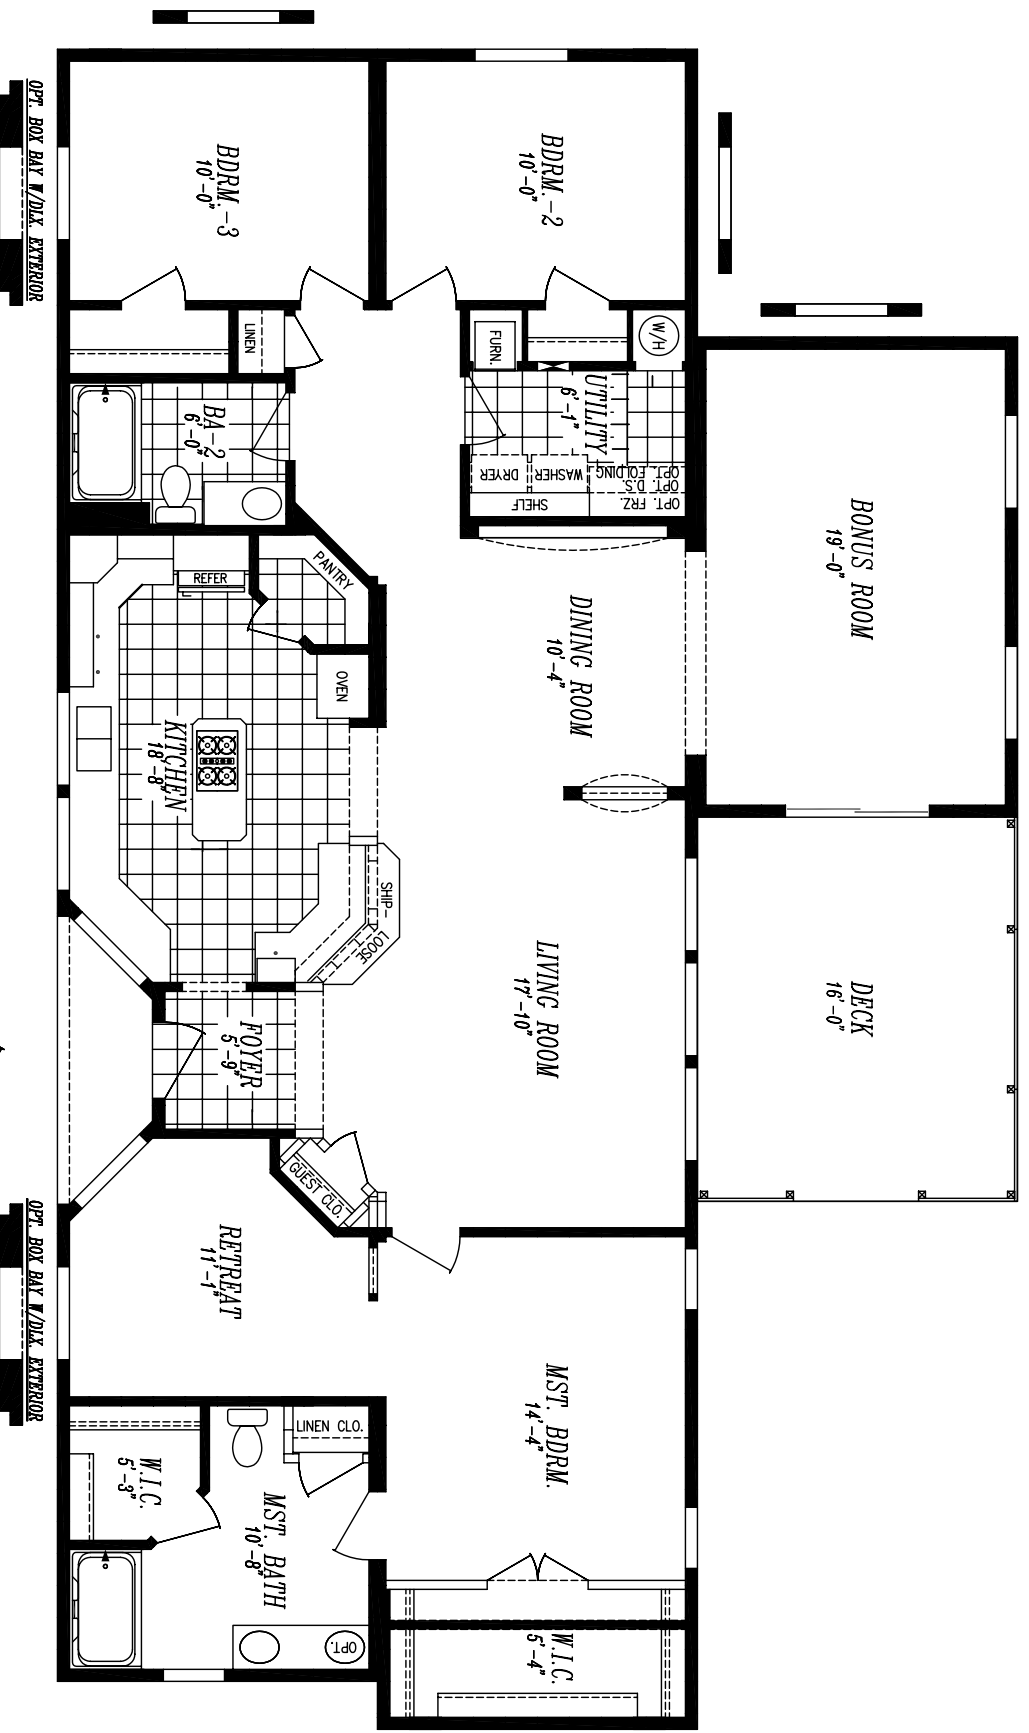

OPT. SLIDING GLASS DOOR

OPT. GUESTROOM WINDOWS

OPT. ORGANIC WINDOWS

OPT. ORGANIC WINDOWS

OPT. SIDELIGHT

OPT. BOX BAY W/DOOR EXTERIOR

OPT. BOX BAY W/DOOR EXTERIOR

PACIFICA 6828-8242  
 26'-8" x 70'-0" / 68'-0"  
 1,804 SQ. FT.

*UTILITY/BATH-2 FLIP*

-  OPT. ORGANIC WINDOWS.
-  OPT. ORGANIC WINDOWS.
-  OPT. CLERESTORY WINDOWS.
-  OPT. SLIDING GLASS DOOR

 OPT. SIDELIGHT

 OPT. BOX BAY W/DLK. EXTERIOR

PACIFICA 6828-8242  
 26'-8" x 70'-0" / 68'-0"  
 1,804 SQ. FT.

OPT. DEN IPO RETREAT

PACIFICA 6828-8242  
26'-8" x 70'-0" / 68'-0"  
1,804 SQ. FT.

PACIFICA 6828-8242  
 26'-8" x 70'-0" / 68'-0"  
 2,071 SQ. FT. (W/POD)