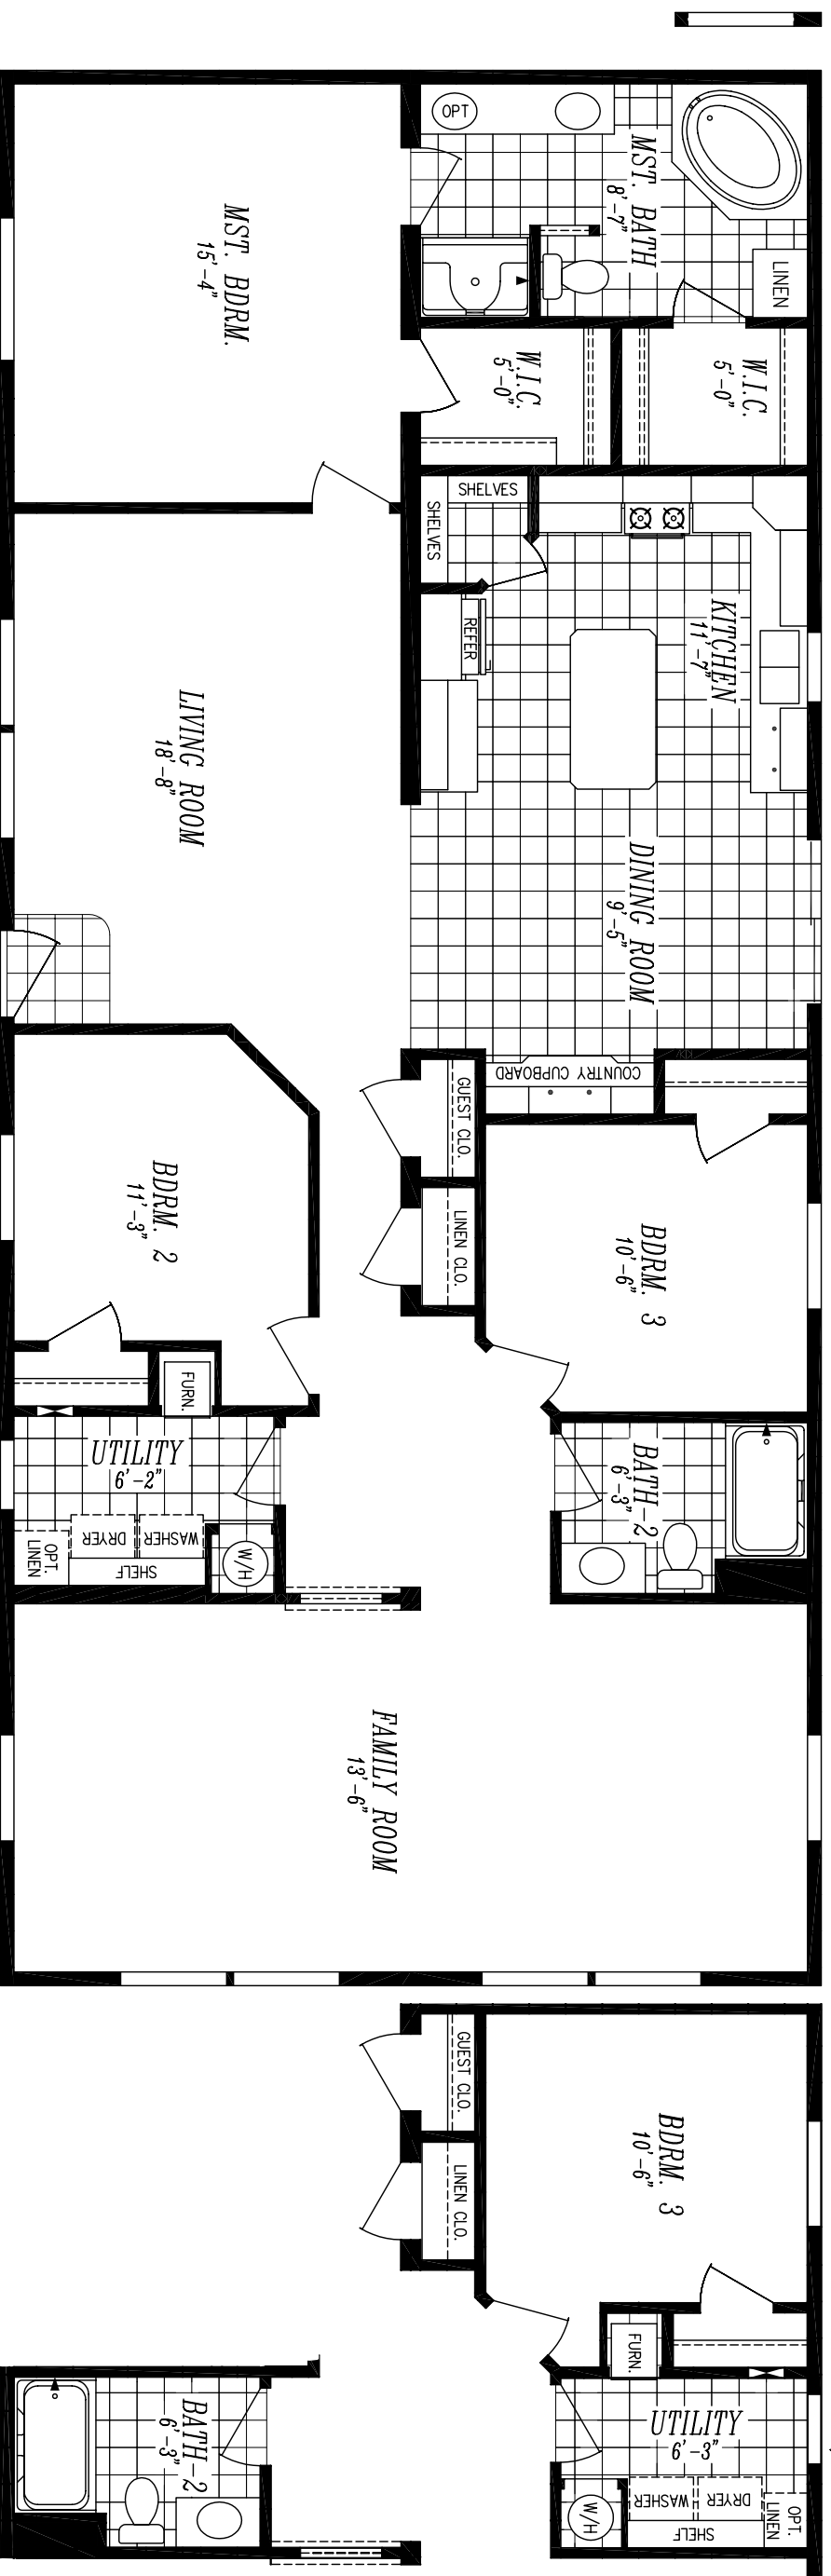

OPT. 4th. BDRM.

OPT. SPORTS BAR

OPT. BATH-2/UTILITY FLIP

OPT. UTIL. DOOR IPO WINDOW

LAKECREST 7030-9546

30'-0" x 70'-0"

APPROX. 2,100 SQ. FT.