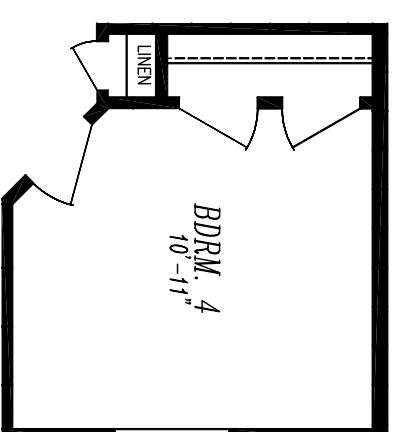

OPT. 4th. BDRM.

OPT. SPORTS BAR

OPT. BATH-2/UTILITY FLIP

OPT. UTIL. DOOR IPO WINDOW

LAKECREST 7030-9546

30'-0" x 70'-0"

APPROX. 2,100 SQ. FT.